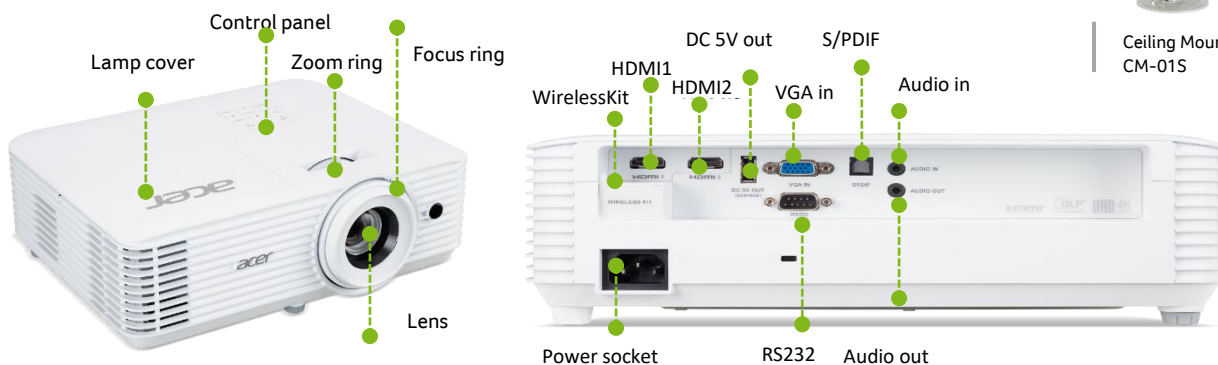

Standard Accessory

Wireless Projection-Kit UWA5

Optional Accessory

Ceiling Mount CM-01S

Ceiling Mount CM-02S

Product View

4K UHD (3,840 x 2,160) resolution

The Consumer Electronics Association (CEA) definition of 4K Ultra HD (UHD, 3,840 x 2,160) resolution states the display resolution must have at least 8 million active pixels. H6800BDA 4K Ultra HD resolution with TI XPR technology serves more than 8.3 million on-screen pixels — four times more of a Full HD. All details comes alive.

HDR10 Compatible

HDR10-compatible (High Dynamic Range) reproduces a greater dynamic range of luminosity with expanded contrast and a wider range of brightness. The projector adjusts to brighter scenes so the highlights glimmer with detail, while in darker scenes, rich blacks are preserved and details typically hidden in the shadows are enhanced for greater overall luminance. HDR compatible shows colors as they truly are.